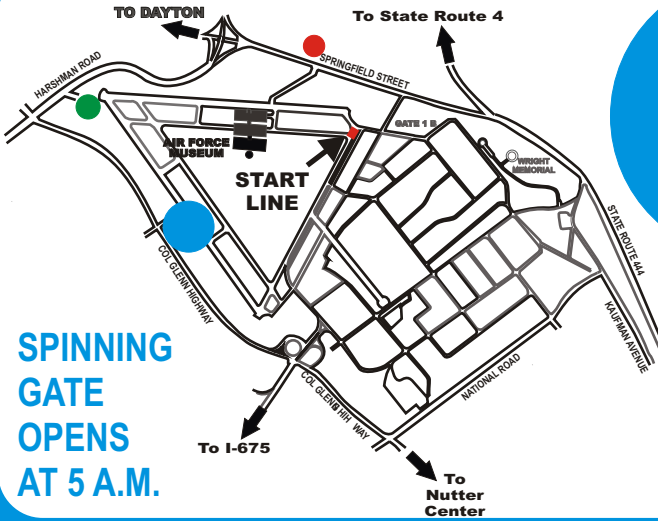

YOU ARE
ASSIGNED

BLUE

GATE ENTRY
ON RACE DAY

WRITTEN DIRECTIONS
ON THE BACK

LEGEND

- MUSEUM GATE
- ARMORY GATE
- SPINNING GATE

**SPINNING
GATE
OPENS
AT 5 A.M.**

Please Use the Spinning Road Gate as directed below for the day of the Race. Thank you.

TRAVELERS FROM THE EAST: Those coming from the east on I-70 should exit at I-675 South (exit 44A). Travel to Exit 15 (Col. Glenn Hwy). As you exit, stay in the right-hand lane. At the end of the Colonel Glenn Highway exit, turn right at the traffic light to Col. Glenn Highway. Travel down the road to light at corner of Spinning Road and Colonel Glenn Highway. The gate is to the right.

TRAVELERS FROM THE WEST: Those coming from the west on I-70 should merge onto I-75S (exit 33A) towards Dayton. Travel 8.5 miles merge onto US-35 E (exit 52B) toward Xenia. Travel approximately 5 miles on US-35 to Woodman Drive exit, turn left onto Woodman Drive. Travel on Woodman for approximately 1.5 miles turning right at the fourth light at Airway Drive. Travel down the road staying on the left side of the road, turn left at light to the Spinning Road Gate.

TRAVELERS FROM THE NORTH: Those coming from the north on I-75 should merge onto US-35 E (exit 52B) toward Xenia. Travel approximately 5 miles on US-35 to Woodman Drive exit, turn left onto Woodman Drive. Travel on Woodman for approximately 1.5 miles turning right at the fourth light at Airway Drive. Travel down the road staying on the left side of the road, turn left at light to the Spinning Road Gate.

TRAVELERS FROM THE SOUTH: Those coming from the south on I-75 should merge onto I-675 North (exit 43). Travel to US-35 West towards Dayton. Take the Woodman Drive exit, turn right onto Woodman Drive. Travel on Woodman for approximately 1.5 miles turning right at the fourth light at Airway Drive. Travel down the road staying on the left side of the road, turn left at light to the Spinning Road Gate.

TRAVELERS ON STATE ROUTE 35: Travelers from 35 (east or west) Take Woodman Drive exit, from the east turn right from the west turn left onto Woodman Drive. Travel on Woodman for approximately 1.5 miles turning right at the fourth light at Airway Drive. Travel down the road staying on the left side of the road, turn left at light to the Spinning Road Gate.